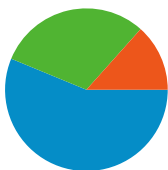

Traffic Sources Overview

- **Search Engines**
  21,958.00 (56.23%)
- **Direct Traffic**
  11,869.00 (30.39%)
- **Referring Sites**
  5,225.00 (13.38%)

Content Overview

Pages	Pageviews	% Pageviews
/	30,452	29.96%
/thema/elbe-hochwasser-2011	4,945	4.86%
/index.php	4,563	4.49%
/index.php/artikel/20101222/tel	3,307	3.25%
/index.php/blaulicht/	2,072	2.04%