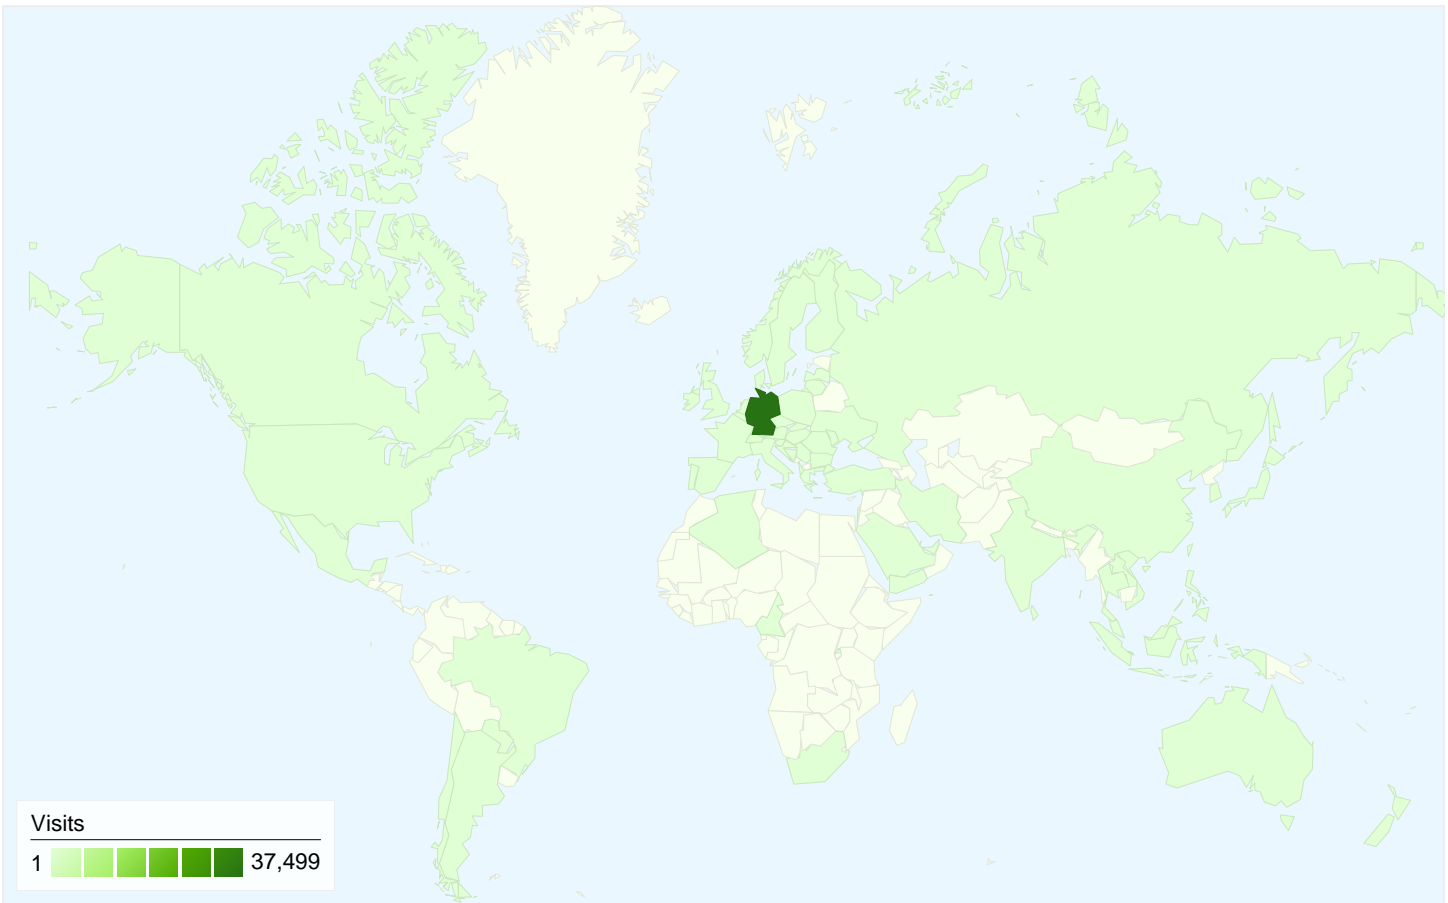

Visitors
24,393

Map Overlay

Traffic Sources Overview

- **Search Engines**
21,958.00 (56.23%)
- **Direct Traffic**
11,869.00 (30.39%)
- **Referring Sites**
5,225.00 (13.38%)

Content Overview

Pages	Pageviews	% Pageviews
/	30,452	29.96%
/thema/elbe-hochwasser-2011	4,945	4.86%
/index.php	4,563	4.49%
/index.php/artikel/20101222/tel	3,307	3.25%
/index.php/blaulicht/	2,072	2.04%

24,393 people visited this site

 **39,052** Visits

 **24,393** Absolute Unique Visitors

 **101,657** Pageviews

 **2.60** Average Pageviews

 **00:02:38** Time on Site

 **56.72%** Bounce Rate

 **56.15%** New Visits

All traffic sources sent a total of 39,052 visits

■ Search Engines
21,958.00 (56.23%)

■ Direct Traffic
11,869.00 (30.39%)

■ Referring Sites
5,225.00 (13.38%)

Top Traffic Sources

Sources	Visits	% visits	Keywords	Visits	% visits
google (organic)	21,331	54.62%	wendland net	1,446	6.59%
(direct) ((none))	11,869	30.39%	teldafax	1,050	4.78%
coveritlive.com (referral)	575	1.47%	teldafax insolvenz	585	2.66%
facebook.com (referral)	554	1.42%	hochwasser hitzacker	481	2.19%
google.de (referral)	373	0.96%	wendland	467	2.13%

39,052 visits came from 69 countries/territories

Site Usage						
Visits	Pages/Visit	Avg. Time on Site	% New Visits	Bounce Rate		
39,052 % of Site Total: 100.00%	2.60 Site Avg: 2.60 (0.00%)	00:02:38 Site Avg: 00:02:38 (0.00%)	56.19% Site Avg: 56.15% (0.07%)	56.72% Site Avg: 56.72% (0.00%)		
Country/Territory	Visits	Pages/Visit	Avg. Time on Site	% New Visits	Bounce Rate	
Germany	37,499	2.62	00:02:41	55.36%	56.52%	
Switzerland	381	2.19	00:00:53	69.55%	62.73%	
Austria	330	2.11	00:00:34	92.73%	56.97%	
(not set)	132	1.67	00:01:35	51.52%	62.88%	
France	103	2.04	00:01:41	88.35%	72.82%	
Netherlands	93	2.37	00:01:07	72.04%	58.06%	
United States	64	2.06	00:02:56	73.44%	68.75%	
United Kingdom	42	2.33	00:01:07	90.48%	64.29%	
Italy	33	3.70	00:01:44	90.91%	45.45%	