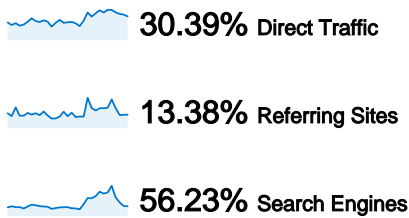

Site Usage

39,052 Visits

56.72% Bounce Rate

101,657 Pageviews

00:02:38 Avg. Time on Site

2.60 Pages/Visit

56.15% % New Visits

Visitors Overview

24,393 people visited this site

 **39,052** Visits

 **24,393** Absolute Unique Visitors

 **101,657** Pageviews

 **2.60** Average Pageviews

 **00:02:38** Time on Site

 **56.72%** Bounce Rate

 **56.15%** New Visits

Technical Profile

Browser	Visits	% visits	Connection Speed	Visits	% visits
Firefox	19,636	50.28%	DSL	18,361	47.02%
Internet Explorer	13,885	35.56%	Unknown	11,652	29.84%
Safari	2,872	7.35%	Dialup	5,526	14.15%
Chrome	1,512	3.87%	Cable	1,783	4.57%
Opera	736	1.88%	T1	1,625	4.16%

All traffic sources sent a total of 39,052 visits

■ Search Engines
21,958.00 (56.23%)

■ Direct Traffic
11,869.00 (30.39%)

■ Referring Sites
5,225.00 (13.38%)

Top Traffic Sources

Sources	Visits	% visits	Keywords	Visits	% visits
google (organic)	21,331	54.62%	wendland net	1,446	6.59%
(direct) ((none))	11,869	30.39%	teldafax	1,050	4.78%
coveritlive.com (referral)	575	1.47%	teldafax insolvenz	585	2.66%
facebook.com (referral)	554	1.42%	hochwasser hitzacker	481	2.19%
google.de (referral)	373	0.96%	wendland	467	2.13%