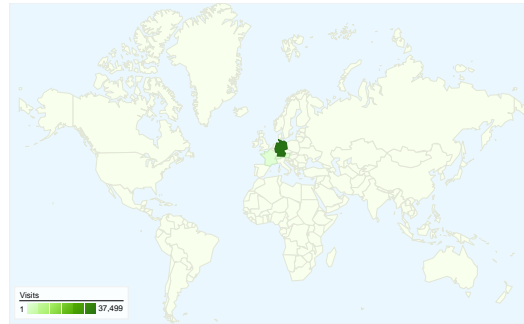

Site Usage

39,052 Visits

56.72% Bounce Rate

101,657 Pageviews

00:02:38 Avg. Time on Site

2.60 Pages/Visit

56.15% % New Visits

Visitors Overview

Visitors
24,393

Map Overlay

Traffic Sources Overview

- **Search Engines**
21,958.00 (56.23%)
- **Direct Traffic**
11,869.00 (30.39%)
- **Referring Sites**
5,225.00 (13.38%)

Content Overview

Pages	Pageviews	% Pageviews
/	30,452	29.96%
/thema/elbe-hochwasser-2011	4,945	4.86%
/index.php	4,563	4.49%
/index.php/artikel/20101222/tel	3,307	3.25%
/index.php/blaulicht/	2,072	2.04%

All traffic sources sent a total of 39,052 visits

■ Search Engines
21,958.00 (56.23%)

■ Direct Traffic
11,869.00 (30.39%)

■ Referring Sites
5,225.00 (13.38%)

Top Traffic Sources

Sources	Visits	% visits	Keywords	Visits	% visits
google (organic)	21,331	54.62%	wendland net	1,446	6.59%
(direct) ((none))	11,869	30.39%	teldafax	1,050	4.78%
coveritlive.com (referral)	575	1.47%	teldafax insolvenz	585	2.66%
facebook.com (referral)	554	1.42%	hochwasser hitzacker	481	2.19%
google.de (referral)	373	0.96%	wendland	467	2.13%

39,052 visits came from 69 countries/territories

Site Usage						
Visits	Pages/Visit	Avg. Time on Site	% New Visits	Bounce Rate		
39,052 % of Site Total: 100.00%	2.60 Site Avg: 2.60 (0.00%)	00:02:38 Site Avg: 00:02:38 (0.00%)	56.19% Site Avg: 56.15% (0.07%)	56.72% Site Avg: 56.72% (0.00%)		
Country/Territory	Visits	Pages/Visit	Avg. Time on Site	% New Visits	Bounce Rate	
Germany	37,499	2.62	00:02:41	55.36%	56.52%	
Switzerland	381	2.19	00:00:53	69.55%	62.73%	
Austria	330	2.11	00:00:34	92.73%	56.97%	
(not set)	132	1.67	00:01:35	51.52%	62.88%	
France	103	2.04	00:01:41	88.35%	72.82%	
Netherlands	93	2.37	00:01:07	72.04%	58.06%	
United States	64	2.06	00:02:56	73.44%	68.75%	
United Kingdom	42	2.33	00:01:07	90.48%	64.29%	
Italy	33	3.70	00:01:44	90.91%	45.45%	